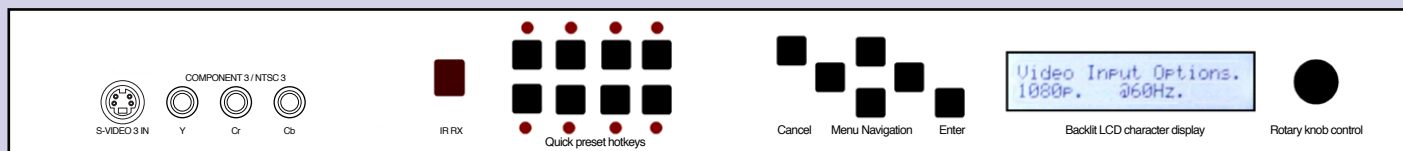

FRONT PANEL