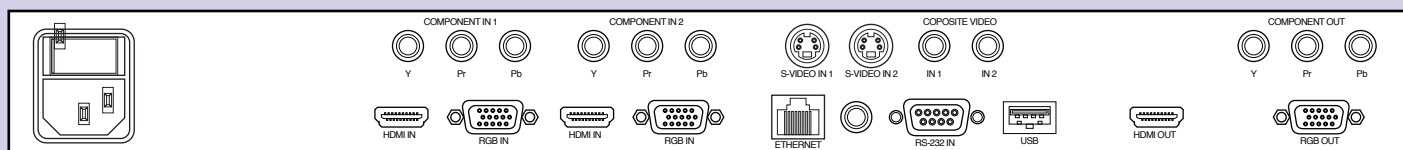

UNIVERSAL VIDEO SCALER FORMAT CONVERTER

Today's rapidly changing technology marketplace poses a challenge to distributors that provide video related products and services. With the abundance of available and emerging formats and devices, there is a need for a universal and affordable product line that enables seamless integration, regardless of the video format.

The Professional STUDIO VIDEO SCALER

This professional video scaler/video format converter can receive and select between 8 different video sources. Multiple zoom, aspect ratio, brightness/contrast/colour saturation, gamma correction, and picture enhancement settings can be adjusted for each video source. The Scaler will output the source video to a digital (HDMI/DVI) and to an analog HD Component or VGA device.

Main features:

- Image aspect ratio correction, image zoom/size, video over-scan/under-scan compensation.
- Supports TV/HDTV, 480i, 480p, 720p (50/60/120), 1080i (50/60/120), 1080p (24/25/30/50/60).
- Motion adaptive de-interlacing with smart 3:2, 2:2 pull-down.
- Auto motion adaptive image enhancement, noise removal.
- Image Brightness/Contrast/Colour Saturation, Gamma control.
- Supports most PC Video modes from 640x480 up to 1920x1200.
- On-screen menu controls and 2x20 character backlit LCD display.
- IR/RF Remote control.

Advanced features:

- USB or Ethernet interface for PC control and firmware upgrade.
- RS232 interface for external device control or Colour Calibration Optical Probe or stereo 3D shutter glasses.
- Optical feedback precision colour correction (Requires Colour Calibration Optical Probe, sold separately.)
- Built in calibration test images, (test for true pixel-by-pixel display and test for 4:4:4 vs 4:2:2 monitor.)

FRONT PANEL